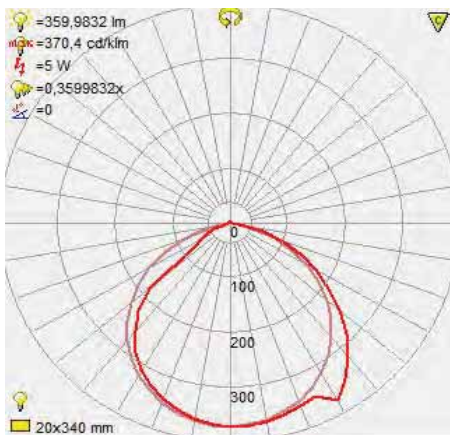

LED PICTURE & MIRROR LAMP

<https://horoelectric.com.ua>
+38 (096) 8312125

Product&Family Code: 040 001 0004
HL 6641L

FLAMINGO-4

Technical Drawing

Photometric Diagram

Technical Data	
Voltage (V)	100-250V
Product Wattage (W)	4
Equivalence with incandescent lamp(W)	32
Colour Render Index (Ra)	>Ra 70
Colour Temperature (K)	4200
Materials	Metal + Chrome
Protection Class	I
Dimmable	No
EEI	A to A++
Warm-up time up to 60 %of the full light output	Instant Full Light
Luminous Flux (lm)	360
Luminous Efficacy (lm/W)	90
Rated Life (hrs) ⌚	30.000
IP Rating	20
Power Factor	>0.8
Beam Angle	120°
Starting Time	<0.2s
Number of ON-OFF cycling	x15.000