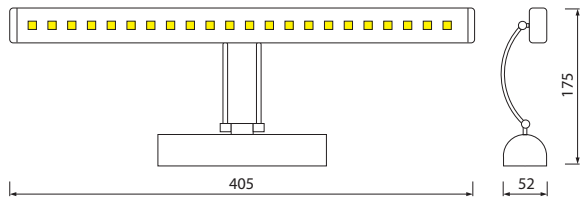

LED PICTURE & MIRROR LAMP

<https://horoelectric.com.ua>
+38 (096) 8312125

Product&Family Code: 040 001 0004
HL 6641L

FLAMINGO-4

Technical Drawing

Photometric Diagram

Technical Data	
Voltage (V)	100-250V
Product Wattage (W)	4
Equivalence with incandescent lamp(W)	32
Colour Render Index (Ra)	>Ra 70
Colour Temperature (K)	4200
Materials	Metal + Chrome
Protection Class	I
Dimmable	No
EEI	A to A++
Warm-up time up to 60 %of the full light output	Instant Full Light
Luminous Flux (lm)	360
Luminous Efficacy (lm/W)	90
Rated Life (hrs) ⌚	30.000
IP Rating	20
Power Factor	>0.8
Beam Angle	120°
Starting Time	<0.2s
Number of ON-OFF cycling	x15.000