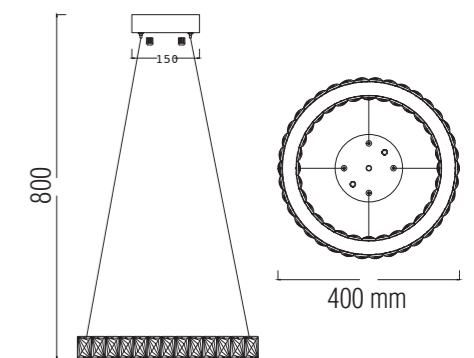

Technical Drawing

İstanbul Trakya Serbest Bölgesi Ferhatpaşa S.B. Mah.
Açelya Sk. Dış Kapı: 2 İç Kapı: 301
Çatalca / İSTANBUL

+38 (096) 8312125
info@horoelectric.com.ua
Horoz Electric Ukraine
<https://horoelectric.com.ua>