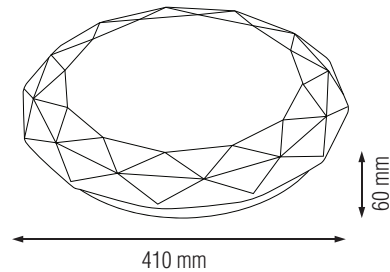

Technical Drawing

Features

- High Lumen and CRI, Good quality & Constant Current driver.
- High heat dissipation, low carbon and environmental protection.
- Innovative design of assembly structure.
- Extremely Long Life.