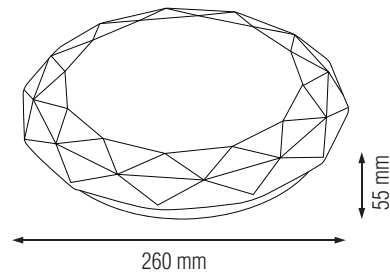

Technical Drawing

Features

- High Lumen and CRI, Good quality & Constant Current driver.
- High heat dissipation, low carbon and environmental protection.
- Innovative design of assembly structure.
- Extremely Long Life.