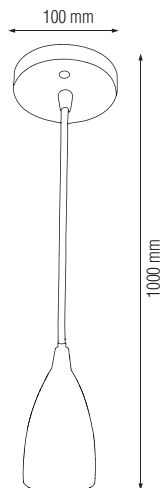

# PENDANT LAMP

horoelectric.com.ua  
+38 (096) 8312125

Product&Family Code:

021 002 0001

**EDISON**

Technical Data	
Voltage (V)	220-240V
Product Wattage (W)	Max. 60W
Lamp Type	E27
WEEE Regulation Appropriate	Yes
Material	Metal
Dimmable	No
EEI	<b>E</b> to <b>A++</b>

## Applications

- It's the perfect light fixture to install in bedroom, living room, dining room, kitchen

## Technical Drawing

RED COPPER

OLD BRONZE

GOLD

CHROME

PEARL BLACK