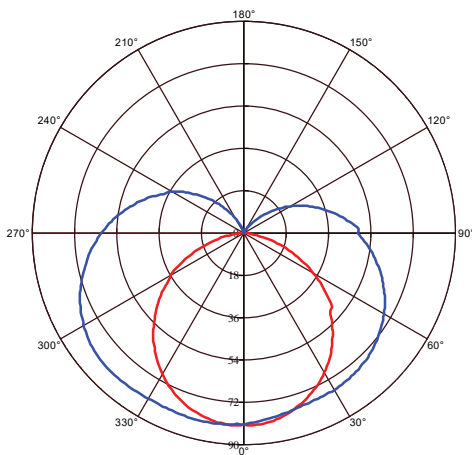

Photometric Diagram

Technical Data

Voltage (V)	85-265V
Product Wattage (W)	9
Equivalence with incandescent lamp(W)	72
Colour Render Index (Ra)	>Ra70
Colour Temperature (K)	4200
Materials	Chrome+PC
Protection Class	I
Dimmable	No
EEI	A to A++
Warm-up time up to 60 %of the full light output	Instant Full Light
Luminous Flux (lm)	850
Luminous Efficacy (lm/W)	94
Rated Life (hrs) ⌚	30.000
IP Rating	45
Power Factor	>0.5
Beam Angle	160°
Starting Time	<0.2s
Number of ON-OFF cycling	x15.000