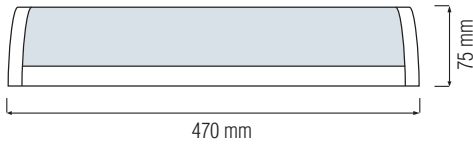

Technical Drawing