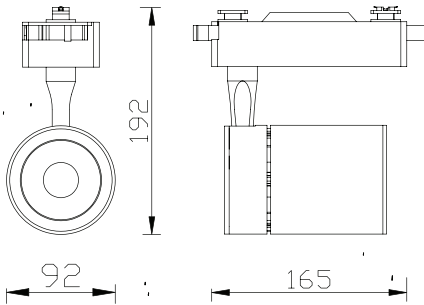

LED TRACKLIGHT

Product&Family Code: 018 018 0035

DUBLIN

Technical Drawing

Technical Data

Voltage (V)	180-240V
Product Wattage (W)	35
Equivalence with incandescent lamp(W)	280
Colour Render Index (Ra)	>Ra80
Colour Temperature (K)	4200K
Materials	Aluminium
Protection Class	II
Dimmable	No
EEI	A to A++
Warm-up time up to 60 %of the full light output	Instant Full Light
Luminous Flux (lm)	3400
Luminous Efficacy (lm/W)	97
Rated Life (hrs) ⌚	30.000
IP Rating	20
Power Factor	>0.5
Beam Angle	24°
Starting Time	<0.2s
Number of ON-OFF cycling	x20000