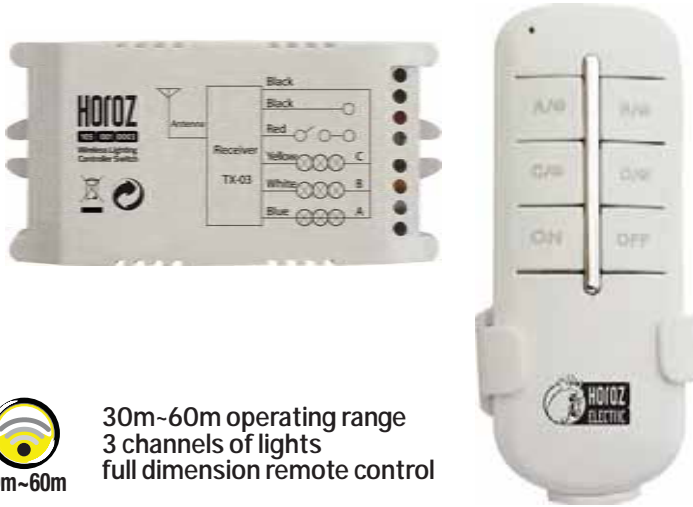

# WIRELESS LIGHTING CONTROLLER SWITCH

**CONTROLLER-3**

105 001 0003

30m-60m operating range  
3 channels of lights  
full dimension remote control

## Technical Data

- Working voltage: AC 180-240V 50Hz
- Working frequency: 433.92 Mhz
- Operation Range: 30m~60m in 360 degree (in open area)
- Tungsten filament lamp  $\leq 1000W$ 
  - Energy saving lamp/LED  $\leq 300W$
  - Energy saving lamp/LED  $\leq 6$  PCS
- Working voltage for remote controller: 12V (A23 alkaline battery)
- IP 20

## Product Features

- Good Quality
- Protection Class for Remote Controller: III
- Protection Class for Switch: II
- Variety Application Area: Hotels and meeting room, Home and commercial lighting, education institutes, Airports and subway stations and factories, Corridor, office and reception areas.