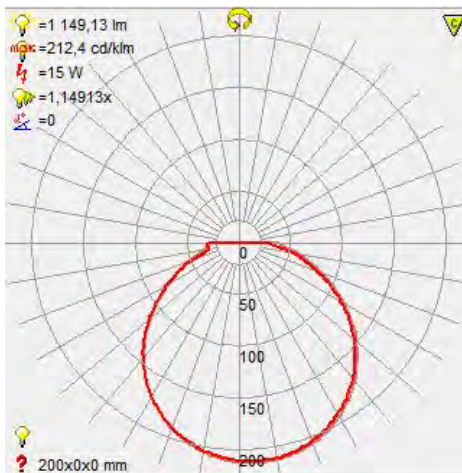

Photometric Diagram