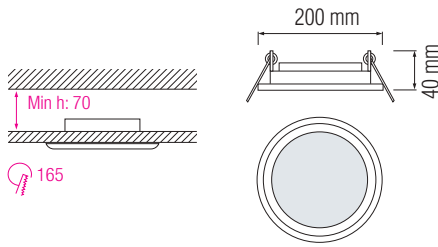

CLARA-15 LED DOWNLIGHT

Product&Family Code: 016 016 0015

Technical Drawing

Technical Data	
Voltage (V)	100-265V
Product Wattage (W)	15
Equivalence with incandescent lamp	120
Colour Render Index (Ra)	>Ra70
Colour Temperature (K)	3000K / 4200K / 6400K
Materials	Aluminium Die Casting Body
Protection Class	II
Dimmable	No
EEI	A to A++
Warm-up time up to 60 % of the full light output	Instant Full Light
Luminous Flux (lm)	1150
Luminous Efficacy (lm/W)	76
Rated Life (hrs) ⌚	30.000
IP Rating	20
Power Factor	>0.5
Beam Angle	120°
Starting Time	<0.2s
Number of ON-OFF cycling	x25.000

Photometric Diagram

Applications

- Airport, Bathroom, Bedroom, Car Park, Cinema, Gallery, Hospital, Hotel, Kitchen, Museum etc.

Features

- High Lumen and CRI, Good quality & Constant Current driver.
- High heat dissipation, low carbon and environmental protection.
- SMD LED Lamp Base.
- Aluminum Die Casting Body