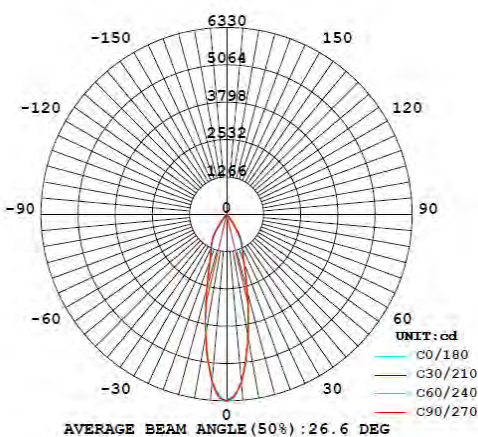

LED TRACKLIGHT

Product&Family Code: 018 017 0030

BERN

Technical Drawing

Photometric Diagram

Technical Data	
Voltage (V)	180-240V
Product Wattage (W)	30
Equivalence with incandescent lamp(W)	240
Colour Render Index (Ra)	>Ra80
Colour Temperature (K)	4200K
Materials	Cast-Aluminium
Protection Class	II
Dimmable	No
EEI	A to A++
Warm-up time up to 60 %of the full light output	Instant Full Light
Luminous Flux (lm)	2000
Luminous Efficacy (lm/W)	67
Rated Life (hrs) ⌚	30.000
IP Rating	20
Power Factor	>0.5
Beam Angle	21°
Starting Time	<0.2s
Number of ON-OFF cycling	x20000