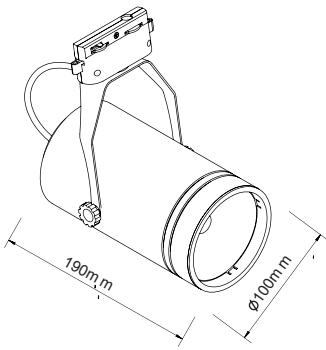

LED TRACKLIGHT

Product&Family Code: 018 017 0030

BERN

Technical Drawing

Photometric Diagram

Technical Data	
Voltage (V)	180-240V
Product Wattage (W)	30
Equivalence with incandescent lamp(W)	240
Colour Render Index (Ra)	>Ra80
Colour Temperature (K)	4200K
Materials	Cast-Aluminium
Protection Class	II
Dimmable	No
EEI	A to A++
Warm-up time up to 60 %of the full light output	Instant Full Light
Luminous Flux (lm)	2000
Luminous Efficacy (lm/W)	67
Rated Life (hrs) ⌚	30.000
IP Rating	20
Power Factor	>0.5
Beam Angle	21°
Starting Time	<0.2s
Number of ON-OFF cycling	x20000