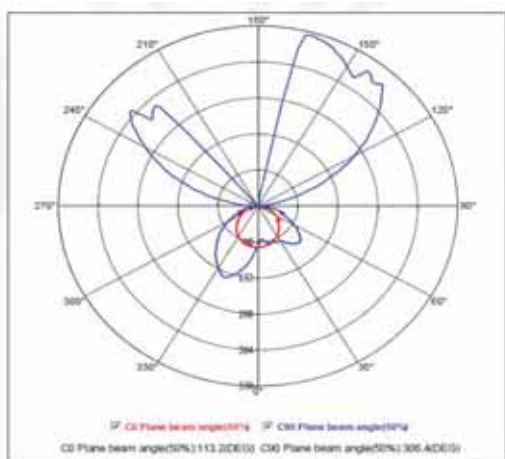

LED WALL LIGHT

horozelectric.com.ua
+38 (096) 8312125

Product&Family Code: 029 003 0006

BELEN-6

Technical Drawing

Photometric Diagram

Technical Data	
Voltage (V)	85-265V
Product Wattage (W)	6
Equivalence with incandescent lamp(W)	48
Colour Render Index (Ra)	>Ra80
Colour Temperature (K)	4000
Materials	Iron+Aluminum+Acrylic
Protection Class	I
Dimmable	No
EEI	A to A++
Warm-up time up to 60 %of the full light output	Instant Full Light
Luminous Flux (lm)	340
Luminous Efficacy (lm/W)	56
Rated Life (hrs) ⌚	30.000
IP Rating	20
Power Factor	>0.5
Beam Angle	90°
Starting Time	<0.2s
Number of ON-OFF cycling	x15.000