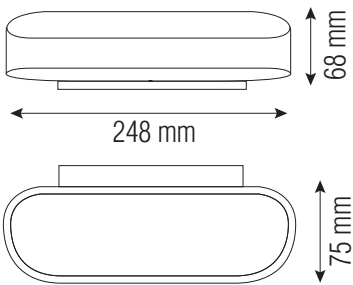

LED WALL LIGHT

horozelectric.com.ua
+38 (096) 8312125

Product&Family Code: 029 003 0006

BELEN-6

Technical Drawing

Photometric Diagram

Technical Data	
Voltage (V)	85-265V
Product Wattage (W)	6
Equivalence with incandescent lamp(W)	48
Colour Render Index (Ra)	>Ra80
Colour Temperature (K)	4000
Materials	Iron+Aluminum+Acrylic
Protection Class	I
Dimmable	No
EEI	A to A++
Warm-up time up to 60 %of the full light output	Instant Full Light
Luminous Flux (lm)	340
Luminous Efficacy (lm/W)	56
Rated Life (hrs) ⌚	30.000
IP Rating	20
Power Factor	>0.5
Beam Angle	90°
Starting Time	<0.2s
Number of ON-OFF cycling	x15.000