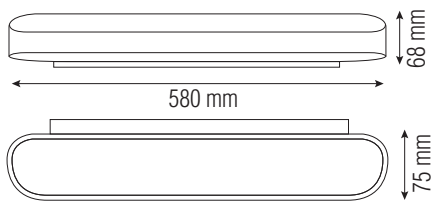

LED WALL LIGHT

horoelectric.com.ua
+38 (096) 8312125

Product&Family Code: **029 003 0018**

BELEN-18

Technical Drawing

Photometric Diagram

Technical Data

Voltage (V)	85-265V
Product Wattage (W)	18
Equivalence with incandescent lamp(W)	144
Colour Render Index (Ra)	>Ra80
Colour Temperature (K)	4000
Materials	Iron+Aluminum+Acrylic
Protection Class	I
Dimmable	No
EEI	A to A++
Warm-up time up to 60 %of the full light output	Instant Full Light
Luminous Flux (lm)	1400
Luminous Efficacy (lm/W)	77
Rated Life (hrs) Ⓟ	30.000
IP Rating	20
Power Factor	>0.5
Beam Angle	90°
Starting Time	<0.2s
Number of ON-OFF cycling	x15.000