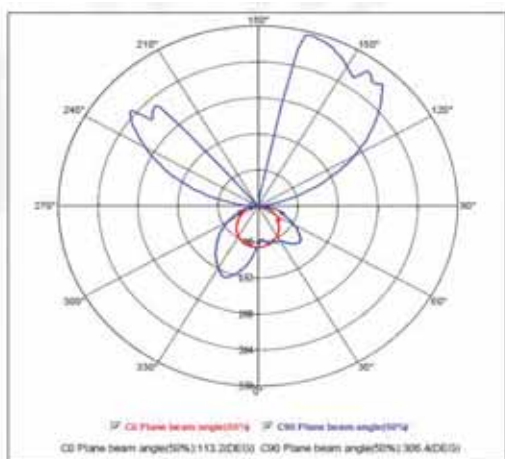

LED WALL LIGHT

horoelectric.com.ua
+38 (096) 8312125

Product&Family Code: **029 003 0018**

BELEN-18

Technical Drawing

Photometric Diagram

Technical Data

Voltage (V)	85-265V
Product Wattage (W)	18
Equivalence with incandescent lamp(W)	144
Colour Render Index (Ra)	>Ra80
Colour Temperature (K)	4000
Materials	Iron+Aluminum+Acrylic
Protection Class	I
Dimmable	No
EEI	A to A++
Warm-up time up to 60 %of the full light output	Instant Full Light
Luminous Flux (lm)	1400
Luminous Efficacy (lm/W)	77
Rated Life (hrs) Ⓟ	30.000
IP Rating	20
Power Factor	>0.5
Beam Angle	90°
Starting Time	<0.2s
Number of ON-OFF cycling	x15.000