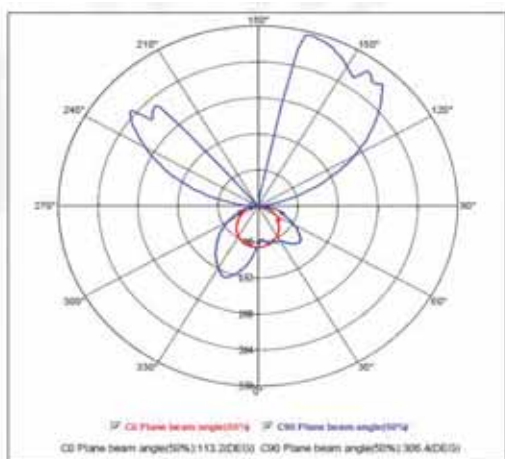

LED WALL LIGHT

horozelectric.com.ua
+38 (096) 8312125

Product&Family Code: **029 003 0012**

BELEN-12

Technical Drawing

Photometric Diagram

Technical Data

Voltage (V)	85-265V
Product Wattage (W)	12
Equivalence with incandescent lamp(W)	96
Colour Render Index (Ra)	>Ra80
Colour Temperature (K)	4000
Materials	Iron+Aluminum+Acrylic
Protection Class	I
Dimmable	No
EEI	A to A++
Warm-up time up to 60 %of the full light output	Instant Full Light
Luminous Flux (lm)	950
Luminous Efficacy (lm/W)	79
Rated Life (hrs) ⌚	30.000
IP Rating	20
Power Factor	>0.5
Beam Angle	90°
Starting Time	<0.2s
Number of ON-OFF cycling	x15.000