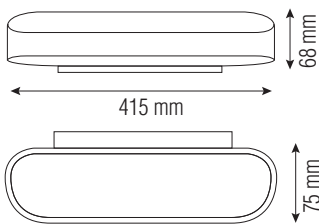

LED WALL LIGHT

horozelectric.com.ua
+38 (096) 8312125

Product&Family Code: **029 003 0012**

BELEN-12

Technical Drawing

Photometric Diagram

Technical Data

Voltage (V)	85-265V
Product Wattage (W)	12
Equivalence with incandescent lamp(W)	96
Colour Render Index (Ra)	>Ra80
Colour Temperature (K)	4000
Materials	Iron+Aluminum+Acrylic
Protection Class	I
Dimmable	No
EEI	A to A++
Warm-up time up to 60 %of the full light output	Instant Full Light
Luminous Flux (lm)	950
Luminous Efficacy (lm/W)	79
Rated Life (hrs) ⌚	30.000
IP Rating	20
Power Factor	>0.5
Beam Angle	90°
Starting Time	<0.2s
Number of ON-OFF cycling	x15.000