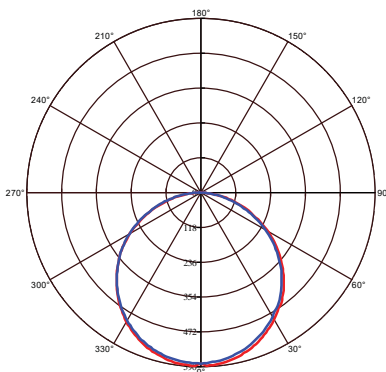

Photometric Diagram

Features

- High Lumen and CRI, Good quality & Constant Current driver.
- High heat dissipation, low carbon and environmental protection.
- Innovative design of assembly structure.
- Extremely Long Life.