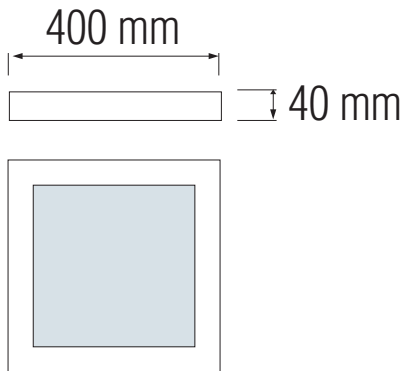

Technical Drawing

Technical Data	
Voltage (V)	220-240V
Product Wattage (W)	32
Equivalence with incandescent lamp	256
Colour Render Index (Ra)	>80
Colour Temperature (K)	3000K / 4200K / 6400K
Materials	Aluminium
Protection Class	II
Dimmable	No
EEL	A to A++
Warm-up time up to 60 % of the full light output	Instant Full Light
Luminous Flux (lm)	2240
Luminous Efficacy (lm/W)	70
Rated Life (hrs) Ⓢ	30.000
IP Rating	20
Power Factor	>0.5
Beam Angle	120°
Starting Time	<0.2s
Number of ON-OFF cycling	x25.000

Applications

Airport, Bathroom, Bedroom, Car Park, Cinema, Gallery, Hospital, Hotel, Kitchen, Museum etc.