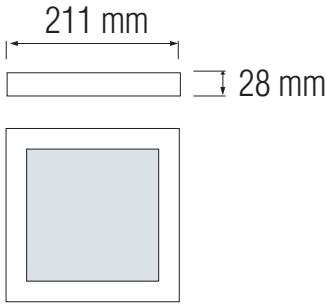

## Technical Drawing

## Technical Data

Voltage (V)	220-240V
Product Wattage (W)	18
Equivalence with incandescent lamp	144
Colour Render Index (Ra)	>Ra80
Colour Temperature (K)	3000K / 4200K / 6400K
Materials	Aluminium Die Casting Body
Protection Class	II
Dimmable	No
EEI	A to A <sup>++</sup>
Warm-up time up to 60 % of the full light output	Instant Full Light
Luminous Flux (lm)	1300
Luminous Efficacy (lm/W)	72
Rated Life (hrs) Ⓢ	30.000
IP Rating	20
Power Factor	>0.5
Beam Angle	120°
Starting Time	<0.2s
Number of ON-OFF cycling	x25.000