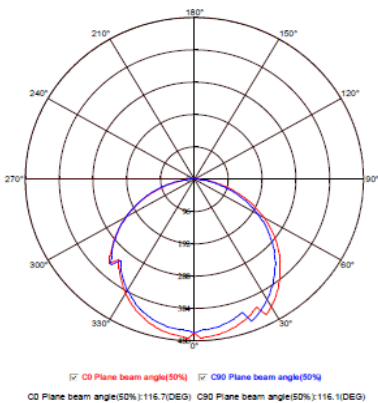

## Technical Drawing

## Technical Data

Voltage (V)	220-240V
Product Wattage (W)	18
Equivalence with incandescent lamp	144
Colour Render Index (Ra)	>Ra80
Colour Temperature (K)	3000K / 4200K / 6400K
Materials	Aluminium Die Casting Body
Protection Class	II
Dimmable	No
EEI	A to A <sup>++</sup>
Warm-up time up to 60 % of the full light output	Instant Full Light
Luminous Flux (lm)	1300
Luminous Efficacy (lm/W)	72
Rated Life (hrs) Ⓢ	30.000
IP Rating	20
Power Factor	>0.5
Beam Angle	120°
Starting Time	<0.2s
Number of ON-OFF cycling	x25.000

## Photometric Diagram