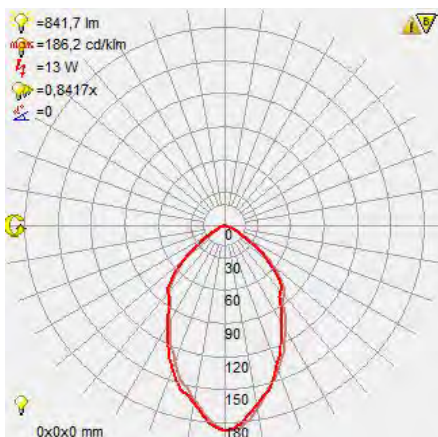

Photometric Diagram