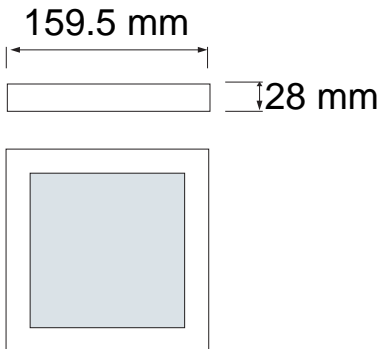

ARINA-12

LED DOWNLIGHT

<https://horozelectric.com.ua>
+38 (096) 8312125

Product&Family Code: 016 026 0012

Technical Drawing

Technical Data	
Voltage (V)	220-240V
Product Wattage (W)	12
Equivalence with incandescent lamp	96
Colour Render Index (Ra)	>Ra80
Colour Temperature (K)	3000K / 4200K / 6400K
Materials	Aluminium Die Casting Body
Protection Class	II
Dimmable	No
EEI	A to A++
Warm-up time up to 60 % of the full light output	Instant Full Light
Luminous Flux (lm)	840
Luminous Efficacy (lm/W)	70
Rated Life (hrs) ⌚	30.000
IP Rating	20
Power Factor	>0.5
Beam Angle	120°
Starting Time	<0.2s
Number of ON-OFF cycling	x25.000