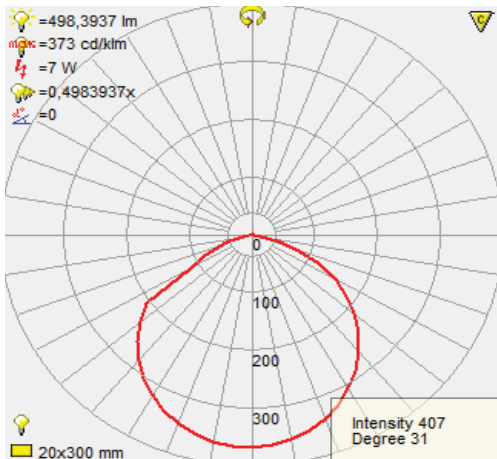

LED PICTURE & MIRROR LAMP

<https://horoelectric.com.ua>
+38 (096) 8312125

Product&Family Code: 040 002 0006
HL 6652L

ALBATROS-6

Chrome

Technical Drawing

Photometric Diagram

Technical Data

Voltage (V)	100-250V
Product Wattage (W)	6
Equivalence with incandescent lamp(W)	48
Colour Render Index (Ra)	>Ra70
Colour Temperature (K)	4200
Materials	Metal + Chrome
Protection Class	I
Dimmable	No
EEI	A to A++
Warm-up time up to 60 %of the full light output	Instant Full Light
Luminous Flux (lm)	500
Luminous Efficacy (lm/W)	83
Rated Life (hrs) ⌚	30.000
IP Rating	20
Power Factor	>0.8
Beam Angle	120°
Starting Time	<0.2s
Number of ON-OFF cycling	x15.000