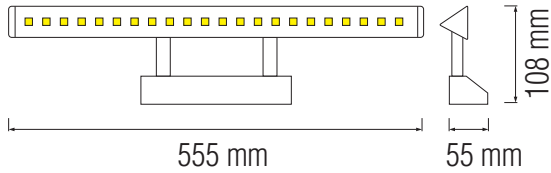

LED PICTURE & MIRROR LAMP

<https://horoelectric.com.ua>
+38 (096) 8312125

Product&Family Code: 040 002 0006
HL 6652L

ALBATROS-6

Chrome

Technical Drawing

Photometric Diagram

Technical Data

Voltage (V)	100-250V
Product Wattage (W)	6
Equivalence with incandescent lamp(W)	48
Colour Render Index (Ra)	>Ra70
Colour Temperature (K)	4200
Materials	Metal + Chrome
Protection Class	I
Dimmable	No
EEI	A to A++
Warm-up time up to 60 %of the full light output	Instant Full Light
Luminous Flux (lm)	500
Luminous Efficacy (lm/W)	83
Rated Life (hrs) ⌚	30.000
IP Rating	20
Power Factor	>0.8
Beam Angle	120°
Starting Time	<0.2s
Number of ON-OFF cycling	x15.000