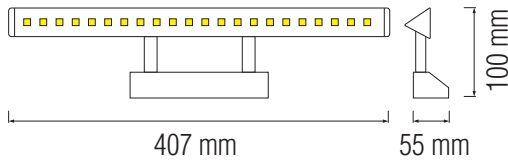

LED PICTURE & MIRROR LAMP

<https://horoelectric.com.ua>
+38 (096) 8312125

Product&Family Code: 040 002 0004
HL 6651L

ALBATROS-4

Technical Drawing

Photometric Diagram

Technical Data

Voltage (V)	100-250V
Product Wattage (W)	4
Equivalence with incandescent lamp(W)	32
Colour Render Index (Ra)	>Ra70
Colour Temperature (K)	4200
Materials	Metal + Chrome
Protection Class	I
Dimmable	No
EEL	A to A++
Warm-up time up to 60 %of the full light output	Instant Full Light
Luminous Flux (lm)	360
Luminous Efficacy (lm/W)	90
Rated Life (hrs) ⌚	30.000
IP Rating	20
Power Factor	>0.8
Beam Angle	120°
Starting Time	<0.2s
Number of ON-OFF cycling	x15.000