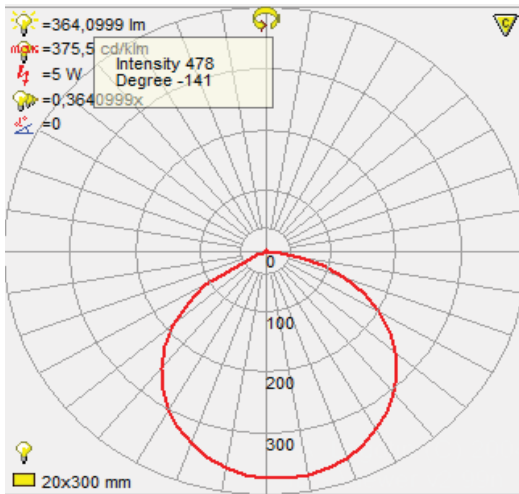

LED PICTURE & MIRROR LAMP

<https://horoelectric.com.ua>
+38 (096) 8312125

Product&Family Code: 040 002 0004
HL 6651L

ALBATROS-4

Technical Drawing

Photometric Diagram

Technical Data

Voltage (V)	100-250V
Product Wattage (W)	4
Equivalence with incandescent lamp(W)	32
Colour Render Index (Ra)	>Ra70
Colour Temperature (K)	4200
Materials	Metal + Chrome
Protection Class	I
Dimmable	No
EEL	A to A++
Warm-up time up to 60 %of the full light output	Instant Full Light
Luminous Flux (lm)	360
Luminous Efficacy (lm/W)	90
Rated Life (hrs) ⌚	30.000
IP Rating	20
Power Factor	>0.8
Beam Angle	120°
Starting Time	<0.2s
Number of ON-OFF cycling	x15.000