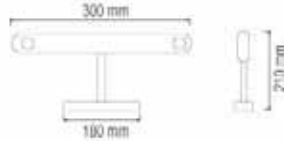

LORI-6

040 008 0006

CHROME

12 LED

- 85-265V / 50-60Hz
- 6W, 350 lm
- 4200K
- Average Life: 30.000 Hrs