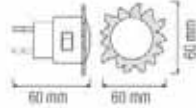

WHITE

BLUE

GREEN

RED

- 220-240V / 50-60Hz
- Each Led 2.3 lm
- Average Life: 20.000 Hrs