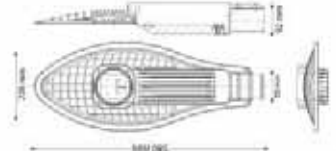

BROADWAY-50

DARK GREY

- 100-240V / 50-60Hz
- 4200K
- 1x50W
- 5250 lm
- Average Life: 50.000 Hrs

074 004 0100