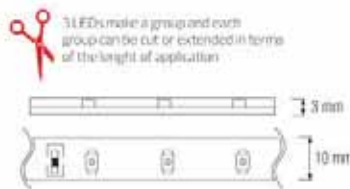

AMAZON

HL 542LN 081 005 0001

RGB

AMAZON/RGB

NON WATERPROOF

- Operation Voltage: 12V DC
- 4320 lm per 16ft reel
- Average Life: 30,000Hrs
- Standart Length: 1m / 60 LED
- 5 m Roll
- 14.4W / m
- LED Type: 50x50 SMD LED
- Beam Angle: 120°

THREE CHIPS