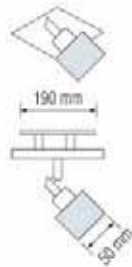

035 006 0001

HL 711

EFES-1

CHROME

- 220-240V / 50-60Hz
- Max. 40W