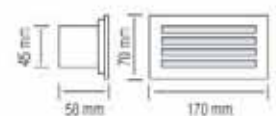

OLTU

- 220-240V / 50-60Hz
- Aluminium + Stainless Steel, PCB Board
- 1.6W, 90 lm
- Average Life: 50.000 Hrs