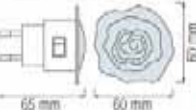

WHITE

BLUE

GREEN

RED

- 220-240V / 50-60Hz
- Each Led 2.3 lm
- Average Life: 20.000 Hrs