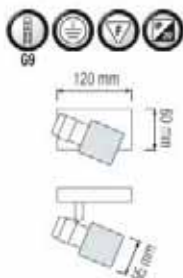

HOROZ ELECTRIC

Ceiling Lamp / LED Ceiling Lamp

035 001 0002
HL 7151

MANYAS-2

CHROME

- 220-240V / 50-60Hz
- Max. 40W