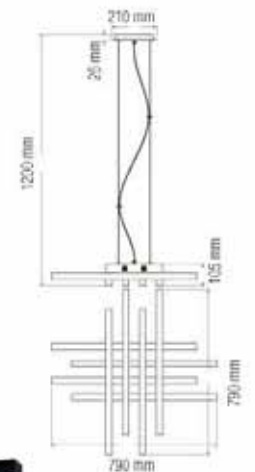

BLACK

WHITE

- 220-240V / 50-60Hz
- Average Life: 50.000 Hrs
- 85W
- 1400 lm
- 4000K