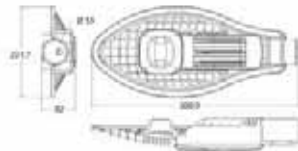

074 004 0030

BROADWAY-30

DARK GREY

- 100-240V / 50-60Hz
- 4200K
- 1x30W
- 3150 lm
- Average Life: 50.000 Hrs

074 004 0050