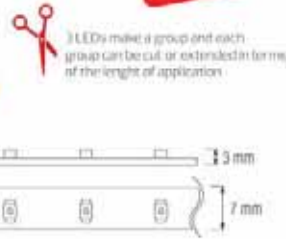

NIL

HL 541L 081 002 0001

SINGLE CHIP

NONWATERPROOF

- Operation Voltage: 12V DC
- Input Current: 2A (1 Roll/5m)
- Power: 24W (1 Roll/5m)
- 1440 lm, per 16ft reel
- Average Life: 30,000 Hrs
- Standart Length: 1m / 60 LED
- LED Type: 35x28 SMD
- LED View Angle: 120°
- Package: 5 m / Roll
- PCB Color: White
- With 3M Self-adhesive backing for easy installation

THAMES

HL 542L 081 003 0001

RGB

THAMES/RGB

WATERPROOF

- Operation Voltage: 12V DC
- Input Current: 6A (1 Roll/5m)
- Power: 72W (1 Roll/5m)
- 4,320 lm, per 16ft reel
- Average Life: 30,000 Hrs
- Standart Length: 1m / 60 LED
- LED Type: 50x50 SMD
- LED View Angle: 120°
- Package: 5 m / Roll
- PCB Color: White
- With 3M Self-adhesive backing for easy installation