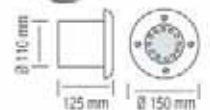

079 005 0002

HL 945L

ELMAS

WHITE

- 220-240V / 50-60Hz
- 1.8W, 98 lm
- Average Life: 50.000 Hrs