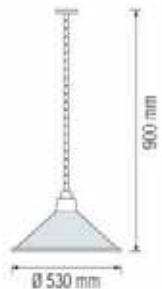

ATLAS-100

063 001 0100

HL 517L

- 220-240V / 50-60Hz
- Aluminium Body
- Average Life: 30,000 Hrs
- 90W, 5880 lm
- 6400K