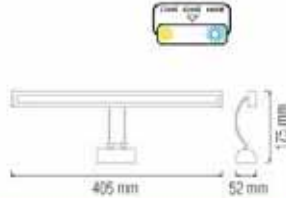

PELIKAN

040 003 0004

HL 6631L

CHROME

21 LED

- 100-250V / 50-60Hz
- 4W, 148 lm
- 4200K
- Average Life: 30.000 Hrs.

ON-OFF

FLAMİNGO-4

040 001 0004

HL 6641L

CHROME

21 LED

- 100-250V / 50-60Hz
- 4W, 360 lm
- 4200K
- Average Life: 30.000 Hrs.

ON-OFF