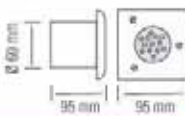

079 004 0002

HL 941L

İNCI

- 220-240V / 50-60Hz
- 1.2W, 75 lm
- Average Life: 50.000 Hrs