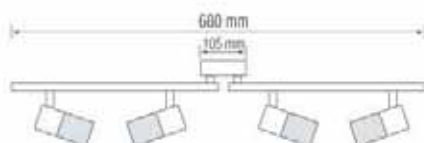

DALYAN-4

MAT CHROME

- 220-240V / 50-60Hz
- Max. 4x40W