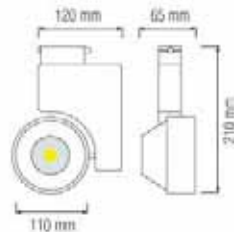

3 INCH

WHITE

BLACK

SILVER

- 220-240V / 50-60Hz
- Average Life: 40.000 Hrs
- 23W
- 1511 lm
- 4200K