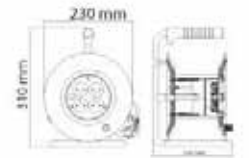

104 007 0025

CABLE REEL

EMPTY-25

WITHOUT CABLE/25 meters

- Operation Voltage: 250V~/50-60Hz
- Max. 3500W
- Max. 16A
- 3x15mm²
- 4 Sockets
- 25 Meters
- Overload Protection