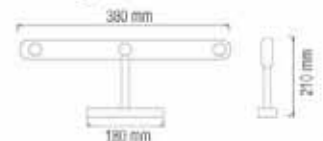

LORI-9

040 008 0009

CHROME

18 LED

- 85-265V / 50-60Hz
- 9W, 540 lm
- 4200K
- Average Life: 30.000 Hrs