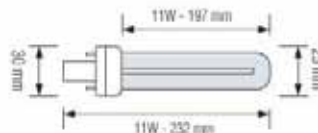

ESL

20W R75

- 6400K - 1200 lm
- 220-240V / 50-60Hz
- Average Life: 8.000 Hrs

PL

11W (520 lm)

- 220-240V / 50-60Hz
- Average Life: 8.000 Hrs
- 2700K / 6400K