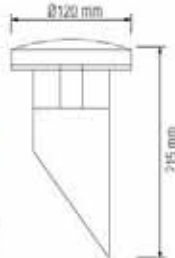

MİMOZA-2

MAT CHROME

- Stainless Steel
- 220-240V / 50-60Hz
- 5.5 W
- 6400K
- 186 lm
- Average Life: 30.000 Hrs