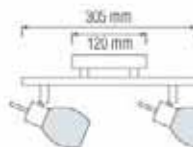

BERGAMA-3

CHROME

- 220-240V / 50-60Hz
- 2x9W ESL
- Max. 2x40W