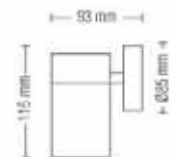

075 010 0004  
HL 249

**GARDENYA-4**

- 220-240V / 50-60Hz
- Stainless Steel Body+PC
- Max 2x35W

Bulb Included

075 008 0001  
HL 265

**MANOLYA-1**

- 220-240V / 50-60Hz
- Stainless Steel Body
- Diffuser: Glass
- Max 35W