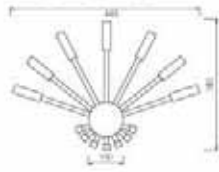

HL 669L

SILVER

- 220-240V / 50-60Hz
- Average Life: 30.000 Hrs
- 7x7W, 76Lm
- Red+Green+Blue+Yellow