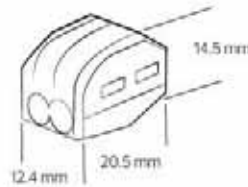

103 001 0002

2 POLE COMPACT CONNECTOR

CONNECTOR-2

- Voltage: 400V/4kV-
- Max. 32A
- Wire Range: 0.08 - 4 mm²
- Wiring Type: Spring Clamping 28-10AWG