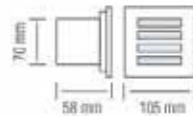

AKIK

- 220-240V / 50-60Hz
- Aluminium + Stainless Steel, PCB Board
- 1.6W, 90 lm
- Average Life: 50.000 Hrs