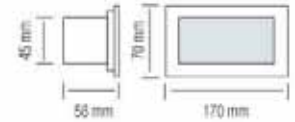

SEDEF

- 220-240V / 50-60Hz
- Aluminium + Stainless Steel, PCB Board
- 1.6W, 90 lm
- Average Life: 50.000 Hrs