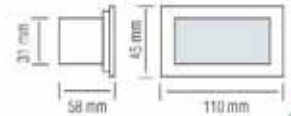

079 021 0002

HL 954L

PERLE

- 220-240V / 50-60Hz
- Aluminium + Stainless Steel, PCB Board
- 1.2W, 72 lm
- Average Life: 50.000 Hrs