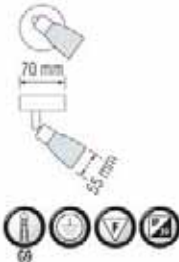

035 007 0001
HL 743

RİVA-1

MAT CHROME

- 220-240V / 50-60Hz
- Max. 40W