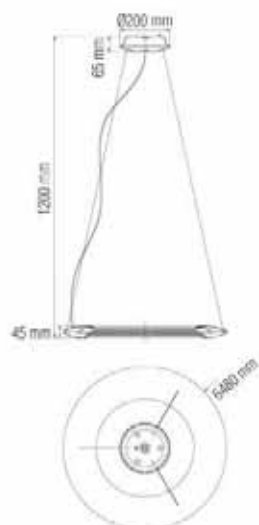

- ROSE
- CHROME
- WHITE

- 220-240V / 50-60Hz
- Average Life: 50.000 Hrs
- 41W
- 1500 lm
- 4000K