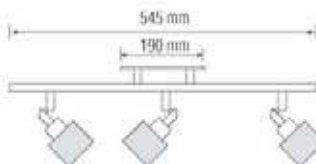

Bulb included

035 006 0003

HL 713

EFES-3

CHROME

- 220-240V / 50-60Hz
- Max. 3x40W