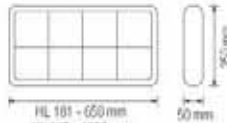

054 005 0040

HL 181 2x20W

SURFACE TYPE

- 220-240V / 50-60Hz
- With built-in suitable ballast & starter
- For Lamp: 2x20W, 2000 lm
  2x40W, 5000 lm