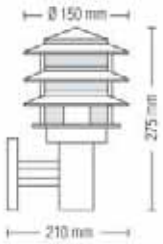

KAYIN-2

075 003 0002

HL 206

- 220-240V / 50-60Hz
- Stainless Steel and Galvanized Steel Body
- Diffuser: PC
- Max 60W

KAYIN-3

075 003 0003

HL 208