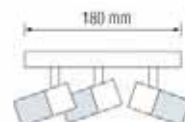

DALYAN-5

MAT CHROME

- 220-240V / 50-60Hz
- Max. 3x40W