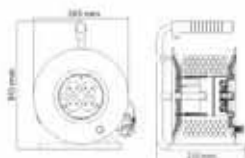

104 006 0050

CABLE REEL

REEL-50

50 meters

- Operation Voltage: 250V~/50-60Hz
- Max. 3500W
- Max. 16A
- 3x15mm²
- 4 Sockets
- 50 Meters
- Overload Protection