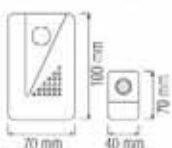

086 001 0001

HL 452

LORD

Specification

- Power Source: Emitter - 12V DC (Battery included)
- Receiving: 4V/DC (3xAA1.5V)
- Working frequency: 315MHz
- Distance: 150m (open position)
- Sound level: 60 db max
- Sound type: 38 songs optional