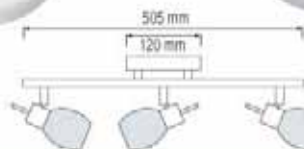

BERGAMA-4

CHROME

- 220-240V / 50-60Hz
- 3x9W ESL
- Max. 3x40W