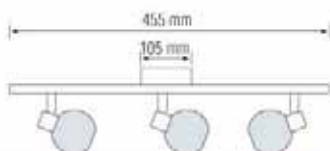

BODRUM-3

MAT CHROME

HL 787N

- 220-240V / 50-60Hz
- 3x9W ESL

CEILING LAMP / LED CEILING LAMP