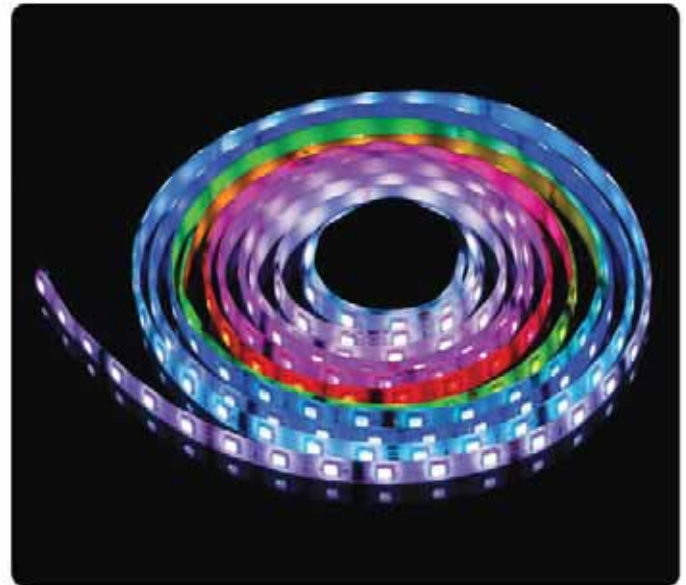

100 001 0072

RGB Controller 2A

- DC 12V - 24V
- Output Voltage: DC 12V - 24V
- Output Power: 72W
- Output Current: 2A/Each Color

For Max. 15m 35x28 SMD LED Strip
For Max. 5m 50x50 SMD LED Strip

100 002 0144

RGB Controller 4A

- DC 12V - 24V
- Output Voltage: DC 12V - 24V
- Output Power: 144W
- Output Current: 4A/Each Color

For Max. 30m 35x28 SMD LED Strip

For Max. 10m 50x50 SMD LED Strip

RGB Amplifier 12A

AMPLIFIER-12A

101 001 0144

- Input Voltage: DC 12V - 24V
- Output Voltage: DC 12V - 24V
- Output Power: 144W
- Output Current: 4A/Each Color
- 50x50 RGB Led Strips
  10 Meters with 60Leds/Meter,
- 35x28 RGB Led Strips
  30 Meters with 60Leds/Meter

144W

RGB Amplifier 24A

AMPLIFIER-24A

101 001 0288

- Input Voltage: DC 12V - 24V
- Output Voltage: DC 12V - 24V
- Output Power: 288W
- Output Current: 8A/Each Color
- 50x50 RGB Led Strips
  20 Meters with 60Leds/Meter,
- 35x28 RGB Led Strips
  60 Meters with 60Leds/Meter

288W