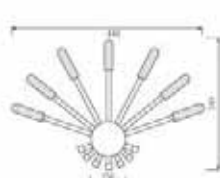

### HL 667L

SILVER

- 220-240V / 50-60Hz
- Average Life: 30.000 Hrs
- 7x7W, 76Lm
- Red+Green+Blue+Yellow