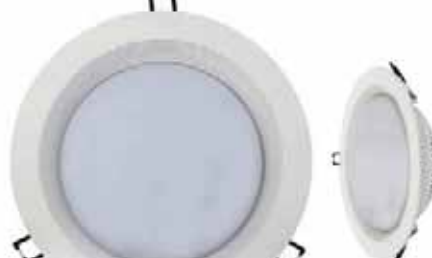

AMANDA-25

HL 6758L