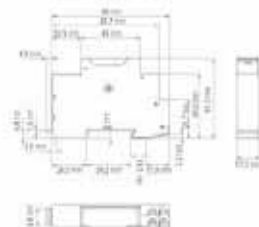

Mechanical Daily Slim Timer

- Working voltage: AC 220-240V 50Hz
- Power: 3500W
- Current: 16A
- 48 On/Off Programs
- Minimum Setting: 15 minutes
- 24 Hours Programming
- Power Reserve
- Included Battery