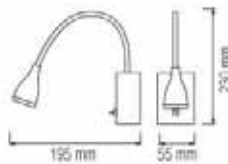

SAKA

040 004 0003

HL 003L

RED

WHITE

BLACK

- 220-240V / 50-60Hz
- 3W, 130 lm
- 3000K
- Average Life: 30.000 Hrs

ON-OFF