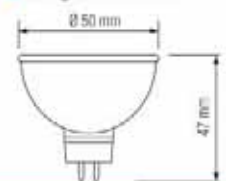

35W OPEN, 350 lm

50W OPEN, 650 lm

- 220-240V / 50-60Hz
- Average Life: 2.000 Hrs