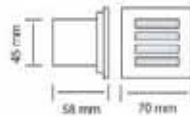

079 019 0001

HL 952L

BRONZ

- 220-240V / 50-60Hz
- Aluminium + Stainless Steel, PCB Board
- 0.9W, 57 lm
- Average Life: 50.000 Hrs