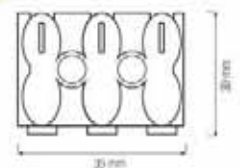

3 Pole Wire Spring Connector