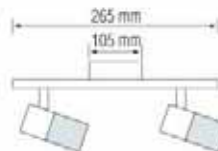

DALYAN-2

MAT CHROME

- 220-240V / 50-60Hz
- Max. 2x40W