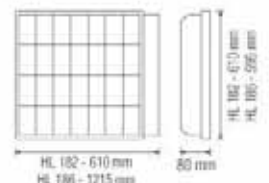

054 004 0080

HL 182 4x20W

RECESSED TYPE

- 220-240V / 50-60Hz
- With built-in suitable ballast & starter
- For Lamp: 4x20W, 4000 lm