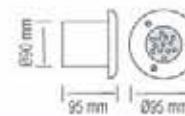

079 003 0002

HL 940L

SAFİR

- 220-240V / 50-60Hz
- 1.2W, 75 lm
- Average Life: 50.000 Hrs