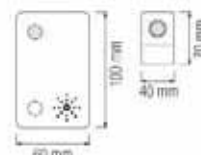

086 001 0005

HL 456

VIOLA

Specification

- 4.5V
- Work Voltage of the Emitter: 12V
- Work Frequency: 315 Mhz
- Remote Control: 120m (in open air)
- Sound Type: 38 Songs Optional