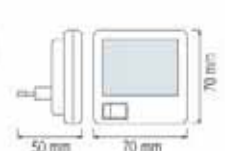

WHITE

(LANDSCAPE)

- 220-240V / 50-60Hz
- Each Led 2.3 lm
- Average Life: 20.000 Hrs