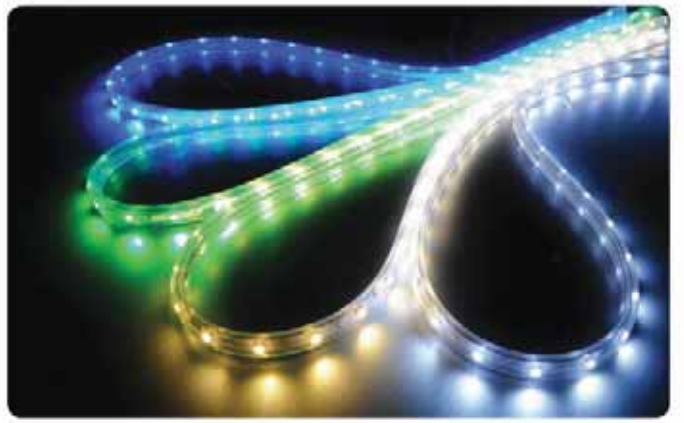

083 001 0018 **VESTA-18** **WATERPROOF**

NEW

- AC 220-240V / 50-60Hz
- Output Voltage: DC 12V
- Output Power: 18W
- Output Current: 1.5 A
- For Max. 3.5m 35x28 SMD Led Strip
- For Max. 1.2m 50x50 SMD Led Strip

083 001 0025 **VESTA-25** **WATERPROOF**

HL 553

- AC 220-240V / 50-60Hz
- Output Voltage: DC 12V
- Output Power: 25W
- Output Current: 2A
- For Max. 5m 35x28 SMD Led Strip
- For Max. 1.7m 50x50 SMD Led Strip

083 001 0045 **VESTA-45** **WATERPROOF**

NEW

- AC 220-240V / 50-60Hz
- Output Voltage: DC 12V
- Output Power: 45W
- Output Current: 3.75 A
- For Max. 8m 35x28 SMD Led Strip
- For Max. 2.5m 50x50 SMD Led Strip

083 001 0060 **VESTA-60** **WATERPROOF**

HL 555

- AC 220-240V / 50-60Hz
- Output Voltage: DC 12V
- Output Power: 60W
- Output Current: 5A
- For Max. 12m 35x28 SMD Led Strip
- For Max. 4m 50x50 SMD Led Strip

083 001 0100 **VESTA-100** **WATERPROOF**

NEW

- AC 220-240V / 50-60Hz
- Output Voltage: DC 12V
- Output Power: 100W
- Output Current: 8.5 A
- For Max. 20m 35x28 SMD Led Strip
- For Max. 6.5m 50x50 SMD Led Strip

083 001 0150 **VESTA-150** **WATERPROOF**

NEW

- AC 220-240V / 50-60Hz
- Output Voltage: DC 12V
- Output Power: 150W
- Output Current: 12.5A
- For Max. 30m 35x28 SMD Led Strip
- For Max. 10m 50x50 SMD Led Strip

083 001 0200 **VESTA-200** **WATERPROOF**

- AC 220-240V / 50-60Hz
- Output Voltage: DC 12V
- Output Power: 200W
- Output Current: 17A
- For Max. 40m 35x28 SMD Led Strip
- For Max. 13m 50x50 SMD Led Strip