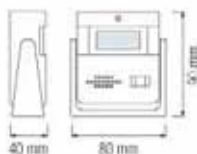

086 001 0003

HL 454

HELIX

Specification

- Operation Voltage: 4.5V DC (3xAA1.5V) or 12V DC Adaptor
- Sensing Distance: 6 m
- Distance Range: 100
- Sound level: 60 db max
- Sound type: Ding Dong, Hello, Welcome + Alarm