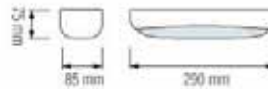

PLATINI

HL 323L