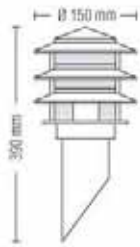

KAYIN-1

075 003 0001

HL 205