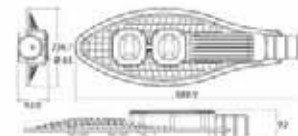

BROADWAY-100

DARK GREY

- 200-240V / 50-60Hz
- 4200K
- 2x50W
- 10500 lm
- Average Life: 50.000 Hrs

074 004 0150