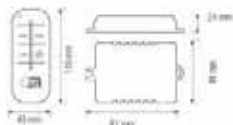

Specification

- Working voltage: AC 180-240V 50Hz
- Operation Range: 30m-60m in 360 degree (in open area)
- Tungsten filament lamps 1000W Energy saving lamp/LED x 300W Energy saving lamp/LED x 6 PCS
- Working voltage: 12V (A23 alkaline battery)