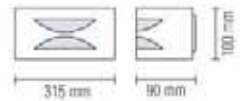

- 220-240V / 50-60Hz
- Stainless Steel Body+PC
- Max 15W ESL

GARDEN LAMP / LED GARDEN LAMP