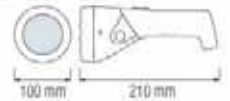

PUSKAS-2

084 005 0002

HL 332L

RECHARGEABLE

LED TORCH

- 220-240V / 50-60Hz
- 5x1500 MCD 110°
- Bright LED Torch
- 25 lm
- 4V 400mAh Rechargeable Sealed-Acid Battery
- Duration Time: 4 Hours
- Average Life: 30.000 Hrs

ON/OFF

PUSKAS-3

084 005 0003

HL 333L

RECHARGEABLE

LED TORCH

- 220-240V / 50-60Hz
- 9x1500 MCD 110°
- Bright LED Torch
- 45 lm
- 0.9V 0.9Ah Rechargeable Sealed-Acid Battery
- Duration Time: 5 Hours
- Average Life: 30.000 Hrs

ON/OFF

084 006 0001

HL 3094L

PELE-1

RECHARGEABLE

LED LANTERN

ORANGE
GREEN
PURPLE
DARK RED
BLUE

- 220-240V / 50-60Hz
- 4x1500 MCD 110°
- Bright LED Torch
- 4V 400mAh Rechargeable Sealed-Acid Battery
- Duration Time:
  4 Hours For Strong Light
  16 Hours For Weak Light
- 4x0.1W, 20 lm
- 9.000-15.000K
- Average Life: 30.000 Hrs

ON/OFF

084 006 0002

HL 3097L

PELE-2

RECHARGEABLE

LED LANTERN

ORANGE
GREEN
PURPLE
DARK RED
BLUE

- 220-240V / 50-60Hz
- 7x1500 MCD 110°
- Bright LED Torch
- 4V 400mAh Rechargeable Sealed-Acid Battery
- Duration Time:
  2.5 Hours For Strong Light
  10 Hours For Weak Light
- 7x0.1W, 35 lm
- 9.000-15.000K
- Average Life: 30.000 Hrs

ON/OFF

084 006 0003

HL 3099L

PELE-3

RECHARGEABLE

LED LANTERN

ORANGE
GREEN
PURPLE
DARK RED
BLUE

- 220-240V / 50-60Hz
- 9x1500 MCD 110°
- Bright LED Torch
- 4V 900mAh Rechargeable Sealed-Acid Battery
- Duration Time:
  4 Hours For Strong Light
  16 Hours For Weak Light
- 9x0.1W, 45 lm
- 9.000-15.000K
- Average Life: 30.000 Hrs

ON/OFF