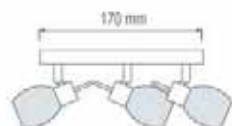

BERGAMA-1

CHROME

- 220-240V / 50-60Hz
- 3x9W ESL
- Max. 3x40W