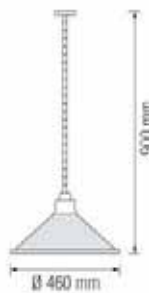

ATLAS-70

063 001 0070

HL 516L

- 220-240V / 50-60Hz
- Aluminium Body
- Average Life: 30,000 Hrs
- 70W, 4540 lm
- 6400K