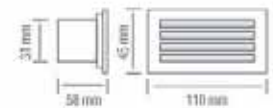

079 022 0002

HL 955L

AMBER

- 220-240V / 50-60Hz
- Aluminium + Stainless Steel, PCB Board
- 1.2W, 72 lm
- Average Life: 50.000 Hrs