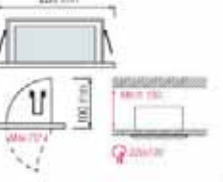

LILY

HL 691L

WHITE

- 220-240V / 50-60Hz
- Average Life: 40,000 Hrs
- 30W, 1447 lm
- 6500K