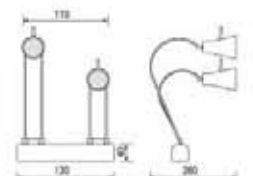

HL 651

CHROME

MAT CHROME

- Built in electronic transformer
- 220-240V / 50-60Hz 12V
- Max. 2x20W (JC)
- Max. 2x35W (MR11)