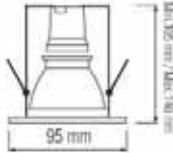

CHROME

MAT CHROME

WHITE

- 220-240V / 50-60Hz
- Max. 40W