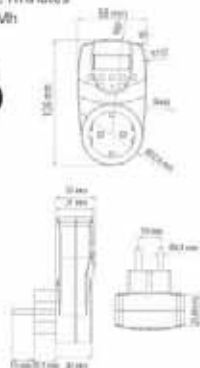

Digital Weekly Electronic Timer Plug

- Working voltage: AC 220-240V 50Hz
- Power: 3500W
- Current: 16A
- 20 On/Off Programs
- Minimum Setting: 1 minutes
- With Battery Ni-Mh
- Power Reserve
- Included Battery