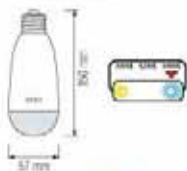

MÜLLER

084 018 0001

HL 310L