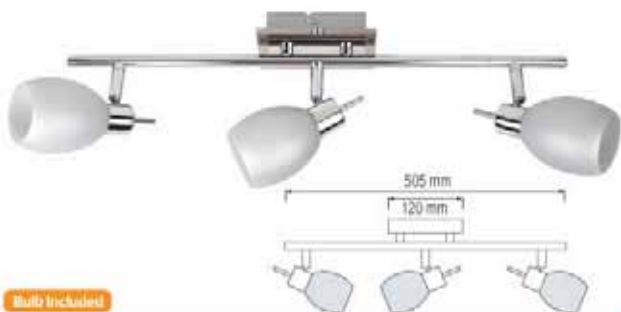

BERGAMA-4

CHROME

- 220-240V / 50-60Hz
- 3x9W ESL
- Max. 3x40W