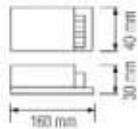

VEGA-60

082 001 0060
HL 546

- AC 220-240V / 50-60Hz
- Output Voltage: DC 12V
- Output Power: 60W
- Output Current: 5A
- For 10m 35x28 SMD LED Strip
- For 4m 50x50 SMD LED Strip