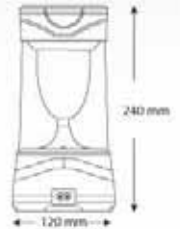

- 220-240V / 50-60Hz
- 10W, 360 lm
- 4V 1600mAh Rechargeable Sealed-Acid Battery
- Duration: 1 hour /strong light
  25 hours /weak light
- Average Life: 30.000 Hrs

NEW