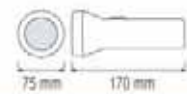

PUSKAS-2

084 005 0002

HL 332L

RECHARGEABLE

LED TORCH

- 220-240V / 50-60Hz
- 5x1500 MCD 110°
- Bright LED Torch
- 25 lm
- 4V 400mAh Rechargeable Sealed-Acid Battery
- Duration Time: 4 Hours
- Average Life: 30.000 Hrs

ON/OFF

PUSKAS-3

084 005 0003

HL 333L

RECHARGEABLE

LED TORCH

- 220-240V / 50-60Hz
- 9x1500 MCD 110°
- Bright LED Torch
- 45 lm
- 0.9V 0.9Ah Rechargeable Sealed-Acid Battery
- Duration Time: 5 Hours
- Average Life: 30.000 Hrs

ON/OFF

084 006 0001

HL 3094L

PELE-1

RECHARGEABLE

LED LANTERN

ORANGE
GREEN
PURPLE
DARK RED
BLUE

- 220-240V / 50-60Hz
- 4x1500 MCD 110°
- Bright LED Torch
- 4V 400mAh Rechargeable Sealed-Acid Battery
- Duration Time:
  4 Hours For Strong Light
  16 Hours For Weak Light
- 4x0.1W, 20 lm
- 9.000-15.000K
- Average Life: 30.000 Hrs

ON/OFF

084 006 0002

HL 3097L

PELE-2

RECHARGEABLE

LED LANTERN

ORANGE
GREEN
PURPLE
DARK RED
BLUE

- 220-240V / 50-60Hz
- 7x1500 MCD 110°
- Bright LED Torch
- 4V 400mAh Rechargeable Sealed-Acid Battery
- Duration Time:
  2.5 Hours For Strong Light
  10 Hours For Weak Light
- 7x0.1W, 35 lm
- 9.000-15.000K
- Average Life: 30.000 Hrs

ON/OFF

084 006 0003

HL 3099L

PELE-3

RECHARGEABLE

LED LANTERN

ORANGE
GREEN
PURPLE
DARK RED
BLUE

- 220-240V / 50-60Hz
- 9x1500 MCD 110°
- Bright LED Torch
- 4V 900mAh Rechargeable Sealed-Acid Battery
- Duration Time:
  4 Hours For Strong Light
  16 Hours For Weak Light
- 9x0.1W, 45 lm
- 9.000-15.000K
- Average Life: 30.000 Hrs

ON/OFF