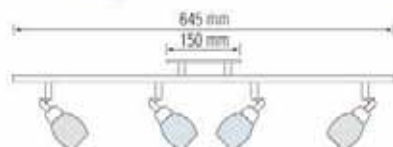

**KEMER-4**

**CHROME**

- 220-240V / 50-60Hz
- Max. 4x40W
- Max. 4x9W ESL

Bulb Included

035 006 0001

HL 711

**EFES-1**

CHROME