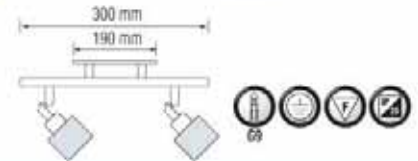

- 220-240V / 50-60Hz
- Max. 40W

Bulb included

035 006 0002

HL 712

**EFES-2**

CHROME

- 220-240V / 50-60Hz
- Max. 2x40W

Bulb included