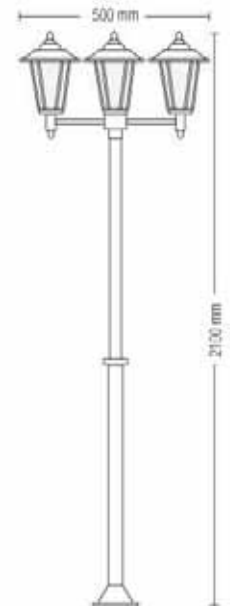

075 006 0004

HL 244

AKASYA-4

- 220-240V / 50-60Hz
- Stainless Steel Body
- Diffuser: Glass
- Max 60W

075 006 0005

HL 245

AKASYA-5

- 220-240V / 50-60Hz
- Stainless Steel Body
- Diffuser: Glass
- Max 60W