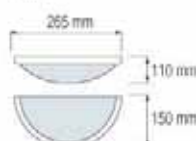

MAT CHROME

Diffuser: Glass

- 220-240V / 50-60Hz
- Max. 60W
- Max. 12W ESL