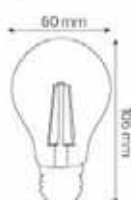

LED LAMP / LED TUBE / LED CAPSULE