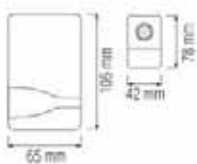

086 001 0006

HL 457

SOLO

Specification

- 4.5V
- Work Voltage of the Emitter: 12V
- Work Frequency: 315 Mhz
- Remote Control: 120m (in open air)
- Sound Type: 38 Songs Optional