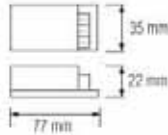

VEGA-10

082 001 0010
HL 544

- AC 220-240V / 50-60Hz
- Output Voltage: DC 12V
- Output Power: 10W
- Output Current: 0,8A
- For 2m 35x28 SMD LED Strip
- For 1m 50x50 SMD LED Strip