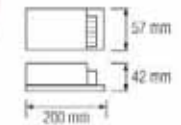

VEGA-150

082 001 0150
HL 548

- AC 220-240V / 50-60Hz
- Output Voltage: DC 12V
- Output Power: 150W
- Output Current: 12A
- For 30m 35x28 SMD LED Strip
- For 10m 50x50 SMD LED Strip