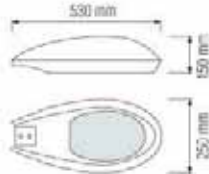

HOROZ ELECTRIC

Street Light / LED Street Light

073 001 0125
HL 191

VATAN-125

DARK GREY

- 220-240V / 50-60Hz
- Max. 125W