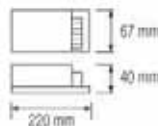

VEGA-200

082 001 0200
HL 549

- AC 220-240V / 50-60Hz
- Output Voltage: DC 12V
- Output Power: 200W
- Output Current: 17A
- For 40m 35x28 SMD LED Strip
- For 13m 50x50 SMD LED Strip