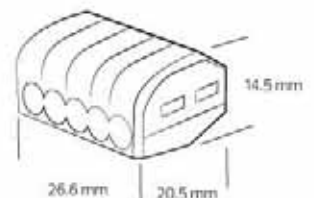

103 001 0005

5 POLE COMPACT CONNECTOR

CONNECTOR-5

- Voltage: 400V/4kV-
- Max. 32A
- Wire Range: 0.08 - 4 mm²
- Wiring Type: Spring Clamping 28-10AWG