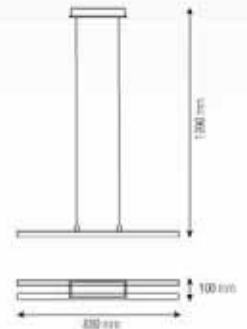

COSTA-35

019 015 0035

NEW

BLACK

WHITE

- 220-240V / 50-60Hz
- Average Life: 50.000 Hrs.
- 35W
- 2000 lm
- 4000K

MATRIX-35

019 013 0035

NEW

BLACK

WHITE

- 220-240V / 50-60Hz
- Average Life: 50.000 Hrs.
- 35W
- 2000 lm
- 4000K