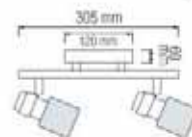

Bulb Included

035 001 0003
HL 7152

MANYAS-3

CHROME

- 220-240V / 50-60Hz
- Max. 2x40W