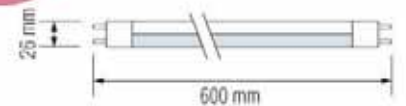

**BLUE**

- 220-240V / 50-60Hz
- Average Life: 20.000 Hrs
- 38 lm

**SPECTRA**

002 001 0009

SMD LED TUBE 60cm

**LED TUBE-60**

**9W, 650 lm DAYLIGHT**

- 220-240V / 50-60Hz
- Average Life: 25.000 Hrs
- 650 lm
- 6400K