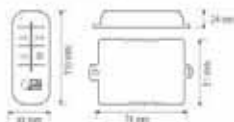

Specification

- Working voltage: AC 180-240V 50Hz
- Operation Range: 30m-60m in 360 degree (in open area)
- Tungsten filament lamps 1000W Energy saving lamp/LED x 300W Energy saving lamp/LED x 6 PCS
- Working voltage: 12V (A23 alkaline battery)