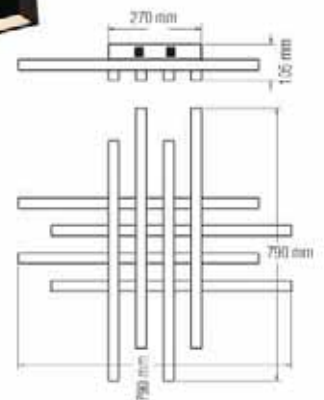

BLACK

WHITE

- 220-240V / 50-60Hz
- Average Life: 50.000 Hrs
- 85W
- 1400 lm
- 4000K