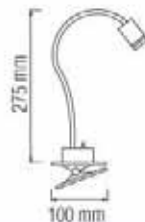

049 004 0003

HL 007L

DİLARA

RED

WHITE

BLACK

- 220-240V / 50-60Hz
- 3W, 130 lm
- 3000K
- Average Life: 30,000 Hrs

ON-OFF