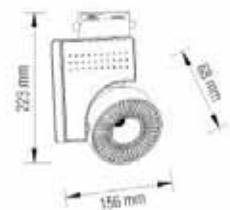

3 INCH

WHITE

BLACK

SILVER

- 220-240V / 50-60Hz
- Average Life: 40.000 Hrs
- 40W
- 2643 lm
- 4200K