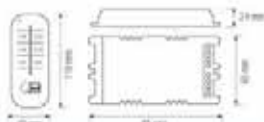

Specification

- Working voltage: AC 180-240V 50Hz
- Operation Range: 30m-60m in 360 degree (in open area)
- Tungsten filament lamps 1000W Energy saving lamp/LED x 300W Energy saving lamp/LED x 6 PCS
- Working voltage: 12V (A23 alkaline battery)