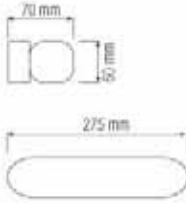

HOROZ ELECTRIC

Wall Light / LED Wall Light

ERDEK

029 001 0005

HL 855L

WHITE

RED

- 220-240V / 50-60Hz
- 5W, 325 lm
- 4000K
- Average Life: 30.000 Hrs