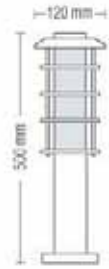

LADİN-3

075 002 0003

HL 202

- 220-240V / 50-60Hz
- Stainless Steel and Galvanized Steel Body
- Diffuser: PC
- Max 60W
- Max 12W ESL