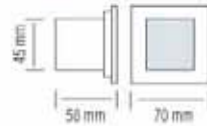

079 018 0001

HL 951L

GÜMÜŞ

- 220-240V / 50-60Hz
- Aluminium + Stainless Steel, PCB Board
- 0.9W, 57 lm
- Average Life: 50.000 Hrs