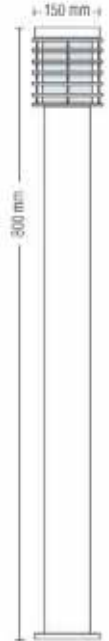

PALMIYE-4

BLACK

- 220-240V / 50-60Hz
- Stainless Steel and Galvanized Steel Body
- Diffuser: PC
- Max 100W
- Max 20W ESL