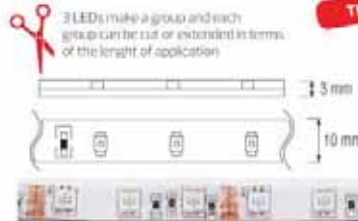

THREE CHIPS