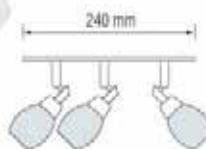

KEMER-5

CHROME

- 220-240V / 50-60Hz
- Max. 3x40W
- Max. 3x9W ESL