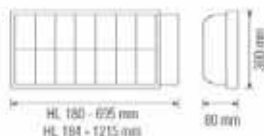

054 006 0080

HL 185 2x40W

054 008 0160

HL 187 4x40W

054 003 0040

HL 180 2x20W

RECESSED TYPE

- 220-240V / 50-60Hz
- With built-in suitable ballast & starter
- For Lamp: 2x20W, 2000 lm