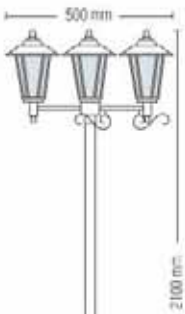

ERGUVAN-5

BLACK

- 220-240V / 50-60Hz
- Aluminium Body
- Diffuser: Glass
- Max 3x60W