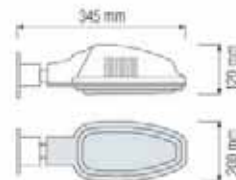

Street Light LED Street Light

074 002 0060
HL 190

WALL STREET

WHITE

- 220-240V / 50-60Hz
- Max. 60W
- Max. 20W ESL