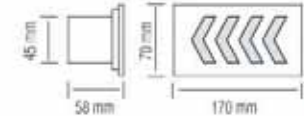

BERİL

- 220-240V / 50-60Hz
- Aluminium + Stainless Steel, PCB Board
- 1.6W, 90 lm
- Average Life: 50.000 Hrs