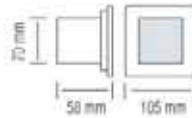

MERCAN

- 220-240V / 50-60Hz
- Aluminium + Stainless Steel, PCB Board
- 1.6W, 90 lm
- Average Life: 50.000 Hrs