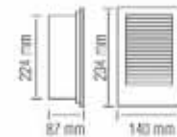

GRANİT

- 220-240V / 50-60Hz
- 1.8W, 105 lm
- Average Life: 50.000 Hrs