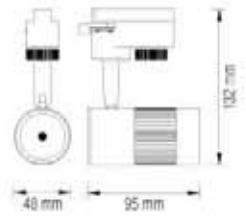

MILANO-8

018 008 0008

HL 836L

1.7 INCH

WHITE

BLACK

SILVER

- 220-240V / 50-60Hz
- Average Life: 40,000 Hrs
- 8W
- 600 lm
- 4200K