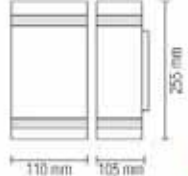

GARDENYA-2

- 220-240V / 50-60Hz
- Stainless Steel Body+PC
- Max 2x35W