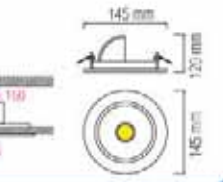

GALINA-10

HL 693L

WHITE

- 220-240V / 50-60Hz
- Average Life: 40,000 Hrs
- 10W, 570 lm
- 6500K