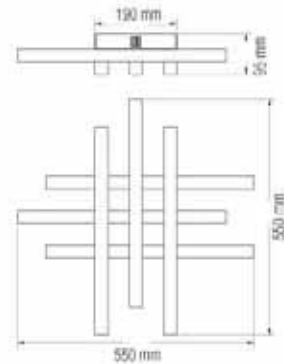

BLACK

WHITE

- 220-240V / 50-60Hz
- Average Life: 50.000 Hrs
- 50W
- 800 lm
- 4000K