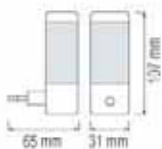

085 001 0001

HL 990L

DORA