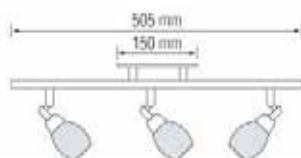

KEMER-3

CHROME

- 220-240V / 50-60Hz
- Max. 3x40W
- Max. 3x9W ESL