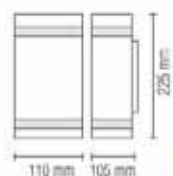

075 010 0004  
HL 249

**GARDENYA-4**

- 220-240V / 50-60Hz
- Stainless Steel Body+PC
- Max 2x35W

Bulb Included

075 008 0001  
HL 265

**MANOLYA-1**

- 220-240V / 50-60Hz
- Stainless Steel Body
- Diffuser: Glass
- Max 35W