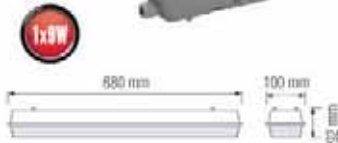

DAMLA-20

059 001 0020 HL 141L

DARK GREEN

- 220-240V / 50-60Hz
- 20W
- 1327 lm
- 6400K
- Average Life: 30.000Hrs

DAMLA-40

059 001 0040 HL 142L

DARK GREEN

- 220-240V / 50-60Hz
- 40W
- 2654 lm
- 6400K
- Average Life: 30.000Hrs

059 002 1009

SU-1009

- 220-240V / 50-60Hz
- 9W
- 650 lm
- Average Life: 25.000 Hrs
- 6400K

INCLUDED LED TUBE
PC COVER

059 002 1018

SU-1018

- 220-240V / 50-60Hz
- 18W
- 1300 lm
- Average Life: 25.000 Hrs
- 6400K

INCLUDED LED TUBE
PC COVER

059 002 2009

SU-2009

- 220-240V / 50-60Hz
- 18W
- 1300 lm
- Average Life: 25.000 Hrs
- 6400K

INCLUDED LED TUBE
PC COVER

059 002 2018

SU-2018

- 220-240V / 50-60Hz
- 36W
- 2600 lm
- Average Life: 25.000 Hrs
- 6400K

INCLUDED LED TUBE
PC COVER