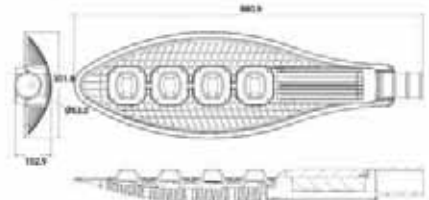

BROADWAY-200

DARK GREY

- 100-240V / 50-60Hz
- 4200K
- 4x50W
- 21000 lm
- Average Life: 50.000 Hrs

STREET LIGHT / LED STREET LIGHT