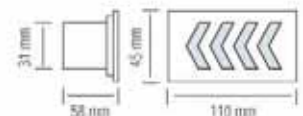

079 023 0002

HL 956L

PERA

- 220-240V / 50-60Hz
- Aluminium + Stainless Steel, PCB Board
- 1.2W, 72 lm
- Average Life: 50.000 Hrs