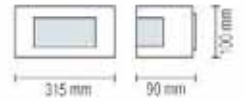

- 220-240V / 50-60Hz
- Stainless Steel Body+PC
- Max 15W ESL