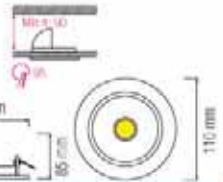

016 019 0008

HELEN-8

HL 695L 3 INCH

WHITE

MAT CHROME

- 220-240V / 50-60Hz
- Average Life: 40,000 Hrs
- 8W, 354 lm
- 4200K

016 020 0008

GALINA-8

HL 692L

WHITE

- 220-240V / 50-60Hz
- Average Life: 40,000 Hrs
- 8W, 444 lm
- 6500K