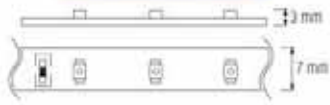

- Operation Voltage: 12V DC
- Input Current: 2A (1 Roll/5m)
- Power: 24W (1 Roll/5m)
- 1440 lm, per 16ft reel
- Average Life: 30,000 Hrs
- Standart Length: 1m / 60 LED
- LED Type: 35x28 SMD
- LED View Angle: 120
- Package: 5 m / Roll
- PCB Color: White
- With 3M Self-adhesive backing for easy installation