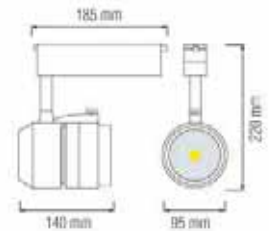

3 INCH

WHITE

BLACK

SILVER

- 220-240V / 50-60Hz
- Average Life: 40.000 Hrs
- 23W
- 1315 lm
- 4200K