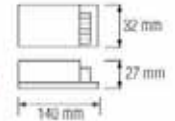

VEGA-36

082 001 0036
HL 545

- AC 220-240V / 50-60Hz
- Output Voltage: DC 12V
- Output Power: 36W
- Output Current: 3A
- For 5m 35x28 SMD LED Strip
- For 1,5m 50x50 SMD LED Strip