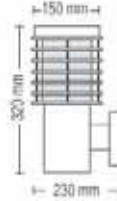

075 001 0001  
HL 295

**PALMIYE-1**

**BLACK**

- 220-240V / 50-60Hz
- Stainless Steel and Galvanized Steel Body
- Diffuser: PC
- Max 100W
- Max 20W ESL

075 001 0002  
HL 296

**PALMIYE-2**

**BLACK**

- 220-240V / 50-60Hz
- Stainless Steel and Galvanized Steel Body
- Diffuser: PC
- Max 100W
- Max 20W ESL