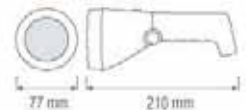

- 220-240V / 50-60Hz
- 3W, 100 lm
- 4V 900mAh Rechargeable Sealed-Acid Battery
- Duration Time: 2.5 Hours
- Average Life: 30.000 Hrs