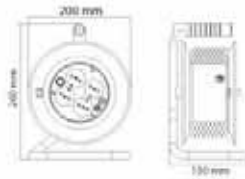

104 006 0015

CABLE REEL

REEL-15

15 meters

- Operation Voltage: 250V~/50-60Hz
- Max. 3500W
- Max. 16A
- 3x15mm²
- 4 Sockets
- 15 Meters
- Overload Protection