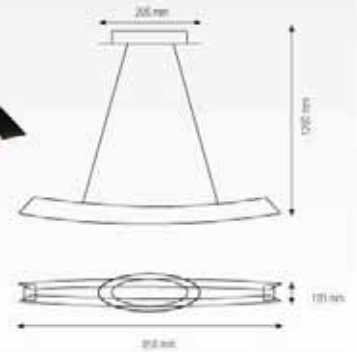

BLACK

WHITE

- 220-240V / 50-60Hz
- Average Life: 50.000 Hrs.
- 35W
- 2000 lm
- 4000K