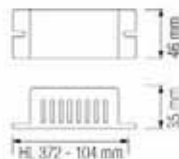

ELECTRONIC TRANSFORMER

220-240V / 50-60Hz