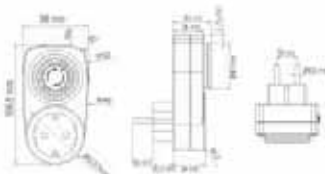

Mechanical Daily Timer Plug

- Working voltage: AC 220-240V 50Hz
- Power: 3500W
- Current: 16A
- 24 On/Off Programs
- Minimum Setting: 30 minutes
- 24 Hours Programming
- No Power Reserve
- Not Included Battery