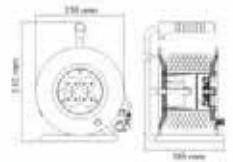

104 006 0025

CABLE REEL

REEL-25

25 meters

- Operation Voltage: 250V~/50-60Hz
- Max. 3500W
- Max. 16A
- 3x15mm²
- 4 Sockets
- 25 Meters
- Overload Protection